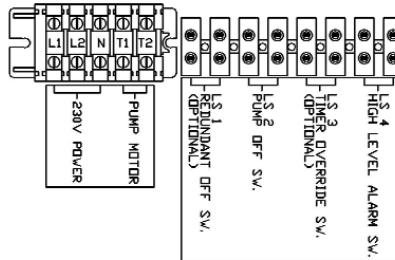

Watch Dog Series TC230 NEMA 4X Simplex Control

Model #TC230HC