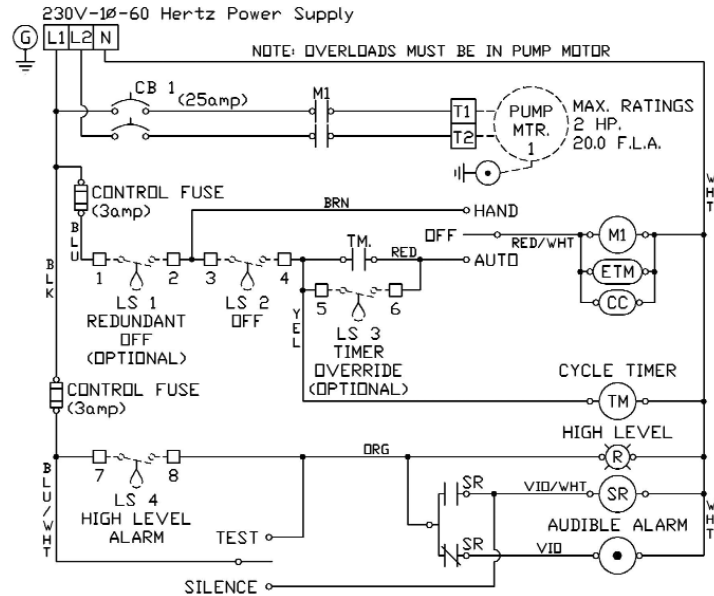

CSI Watch Dog Series TC230 NEMA 4X Simplex Control

FEATURES:

- Red Alarm Light
- High Decibel Vibrating Buzzer Audible
- NEMA 4X Fiberglass Enclosure
- Stainless Piano Hinged Door
- Stainless Door Latches w/Padlock Hasp
- External Mounting Feet
- Programmable Cycle Timer
- 2 Pole, "Definate Purpose" Contactor
- "Hand/Off/Auto" Heavy Duty Toggle
- Alarm "Test/Silence" Heavy Duty Toggle
- Redundant Off Circuit
- Field Wiring Terminal Strips
- Motor Circuit Breaker
- Individual 3 Amp Control/Alarm Circuit Fuses
- UL 508A Listing (optional)
- One Year Limited Warranty

AVAILABLE OPTIONS:

Elapsed Time Meter
 Cycle Counter
 UL 508A Listing

2 Hp. Max. - Motors With On-Winding Overload Protection

Specifications - Call for Pricing

Model	Location Use	Max Full Load Amps	Enclosure Type	Enclosure Material	Input Power VAC -Ph	Option Included	Alarm Fuse	Control Fuse	Approx Ship Weight
TC230	Outdoor	20	NEMA 4X	Fiberglass	230-1	---	3 Amp	3 Amp	13 lbs
TC230H	Outdoor	20	NEMA 4X	Fiberglass	230-1	ETM	3 Amp	3 Amp	13 lbs
TC230C	Outdoor	20	NEMA 4X	Fiberglass	230-1	Counter	3 Amp	3 Amp	13 lbs
TC230HC	Outdoor	20	NEMA 4X	Fiberglass	230-1	Both	3 Amp	3 Amp	13 lbs

*Add Suffix - FB to Model # If Ordering Float Switch and Float Switch Mounting Bracket Option
 Float Kit Includes (3) MPF-0-10 Float Switches & (1) FSB-SS3 Float Switch Mounting Bracket

Can't Find What You Need Listed Above?
 Remember CSI can custom build control panels to meet your specific needs!

Watch Dog Series TC230 NEMA 4X Simplex Control

Model #TC230HC

DIMED DURING CONTROL PANELS (230V)