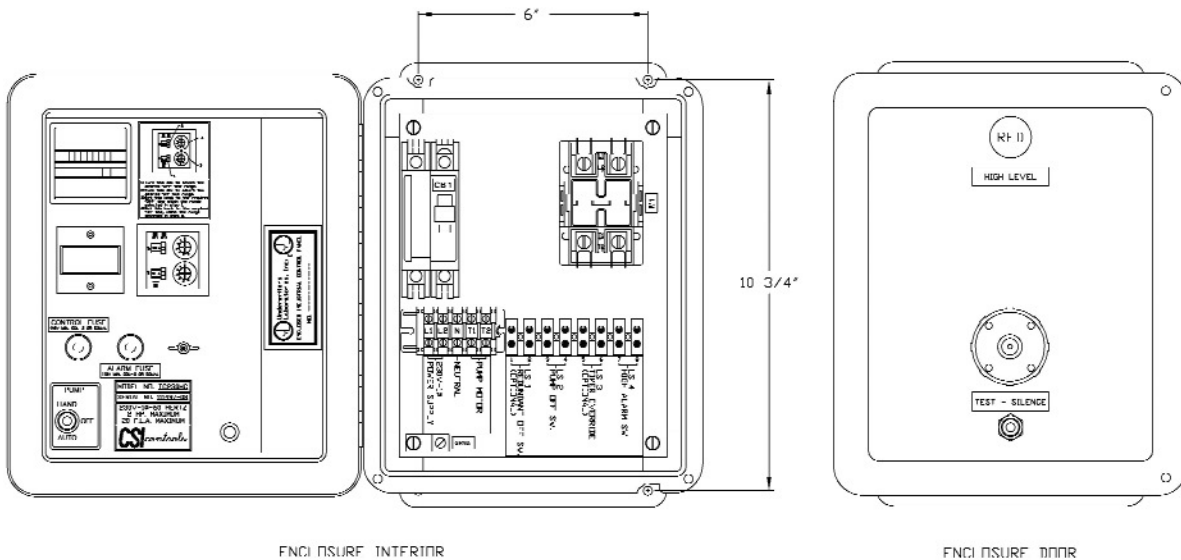

DIMED DURING CONTROL PANELS (230V)