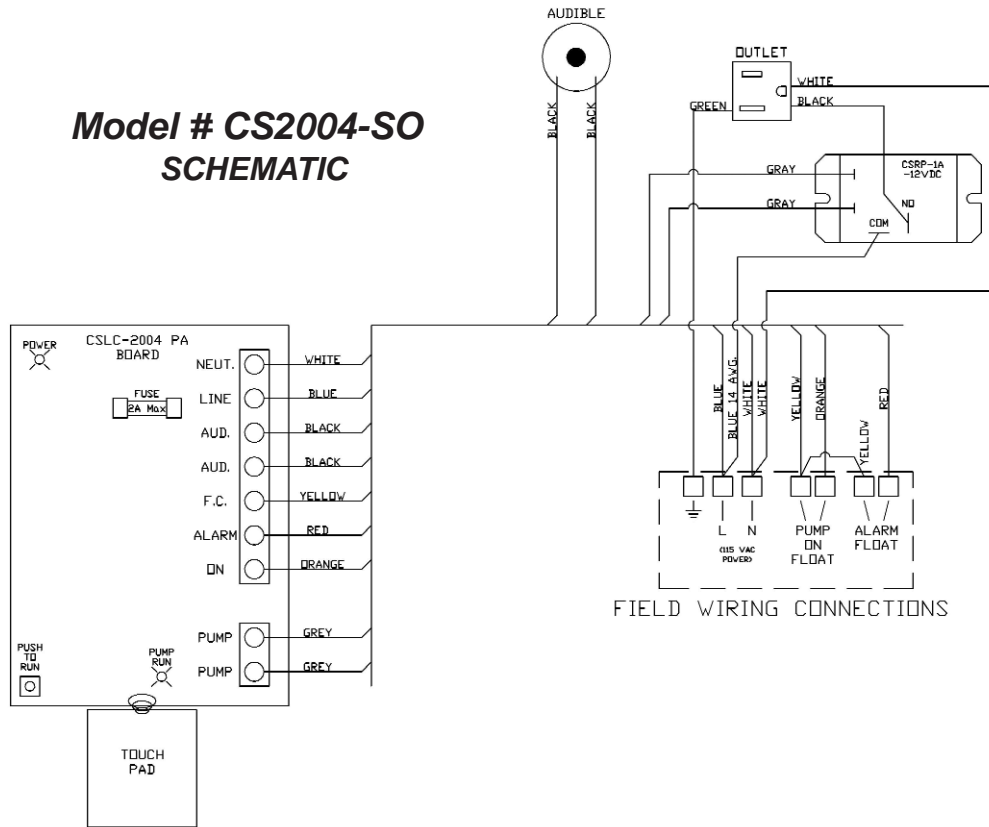

CS 2004-SC

NEMA 4X Simplex Controller

FEATURES:

- Flashing Red Alarm Light with LED Lights - 20 Year Life Expectancy
- Includes: Alarm Float (15ft Mini Mercury) Control Float (15ft Wide Angle)
- Buzzer Audible Alarm with Touch to Silence / Touch to Test Circuitry (Patents Pending)
- Control Power Fuse
- Power Light
- Latching Lockable Cover (No Screws Required)
- External Mounting Feet
- Installs in Minutes
- UL 508A Listed (Pending)
- UL Listed Type 6P Enclosure
- No Holes in Enclosure for Light, Audible, Test, or Silence Device
- Patents Pending
- One Year Limited Warranty

Model	Location Use	Max Full Load Amps	Enclosure Type	Hard Wire Pump	Plug-In Pump	Input Power VAC	Control Fuse	Power To Sump	Approx. Ship Weight	List Price
CS2004-SC	Outdoor	12	NEMA 4X	X		115	1 Amp	115 VAC	3.5	\$210.00
CS2004-SO	Outdoor	12	NEMA 4X		X	115	1 Amp	115 VAC	3.5	\$215.00
CS2004-230SC	Outdoor	12	NEMA 4X	X		230	1 Amp	230 VAC	3.5	\$230.00
CS2004-230SO	Outdoor	12	NEMA 4X		X	230	1 Amp	230 VAC	3.5	\$235.00

*Add a "P" suffix to the model number (example CS2004-SOP) to add a 2" male adapter to the bottom of the enclosure instead of cord grips so that the unit may be mounted as a pedestal on 2" electrical conduit. **Pipe not included.**

CS 2004-SO

NEMA 4X Simplex Controller

Model # CS2004-SO SCHEMATIC

Model # CS2004-SOP SHOWN

CONTROLS

For more information or to place an order, contact your local distributor or CSI Controls today!