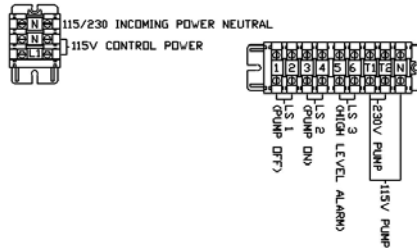

*Add Suffix - FB to Model # If Ordering Float Switch and Float Switch Mounting Bracket Option
 Float Kit Includes (3) MPF-0-10 Float Switches & (1) FSB-SS3 Float Switch Mounting Bracket

Can't Find What You Need Listed Above?
 Remember CSI can custom build control panels to meet your specific needs!

Sentry Series ES1523 NEMA 1 Simplex Controls

Model #ES1523A

- NOTES:
- 230V Pump & Power Supply
 - 1) Connect Power Supply to top of CB 1
 - 2) Connect Pump to Terminals T1 & T2
 - 115V Pump & Power Supply
 - 1) Connect Power Supply to Top of CB 1 terminal L1
 - 2) Connect Pump to Terminals T1 & N