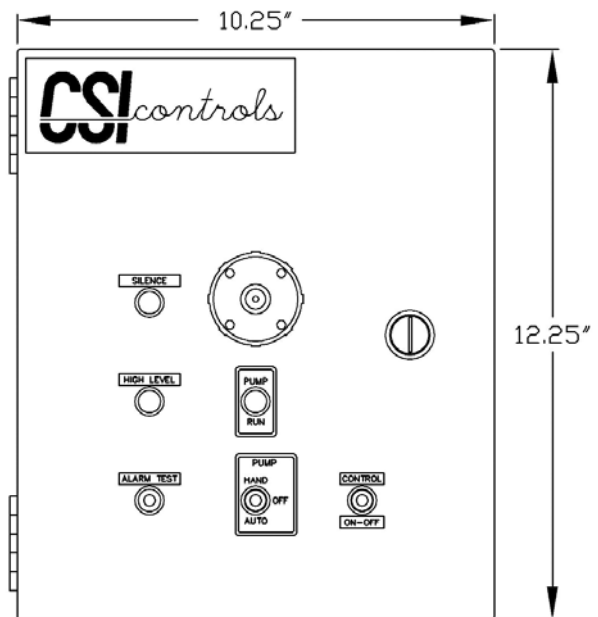

*Add Suffix - FB to Model # If Ordering Float Switch and Float Switch Mounting Bracket Option
 Float Kit Includes (3) MPF-0-10 Float Switches & (1) FSB-SS3 Float Switch Mounting Bracket

Can't Find What You Need Listed Above?
 Remember CSI can custom build control panels to meet your specific needs!

Sentry Series ES1523 NEMA 1 Simplex Controls

Model #ES1523A

- NOTES:
- 230V Pump & Power Supply
 - 1) Connect Power Supply to top of CB 1
 - 2) Connect Pump to Terminals T1 & T2
 - 115V Pump & Power Supply
 - 1) Connect Power Supply to Top of CB 1 terminal L1
 - 2) Connect Pump to Terminals T1 & N

BACKPANEL LAYOUT

ENCLOSURE LAYOUT