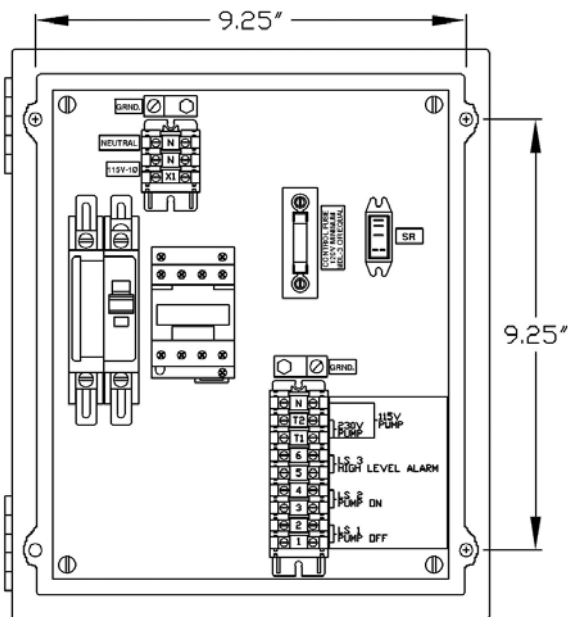

*Add Suffix - FB to Model # If Ordering Float Switch and Float Switch Mounting Bracket Option
 Float Kit Includes (3) MPF-0-10 Float Switches & (1) FSB-SS3 Float Switch Mounting Bracket

Can't Find What You Need Listed Above?
 Remember CSI can custom build control panels to meet your specific needs!

Sentry Series ES1523 NEMA 1 Simplex Controls

Model #ES1523A

- NOTES:
- 230V Pump & Power Supply
 - 1) Connect Power Supply to top of CB 1
 - 2) Connect Pump to Terminals T1 & T2
 - 115V Pump & Power Supply
 - 1) Connect Power Supply to Top of CB 1 terminal L1
 - 2) Connect Pump to Terminals T1 & N