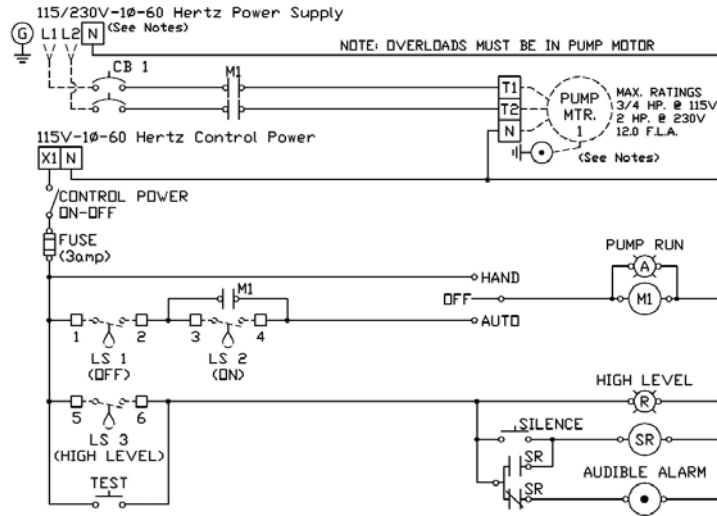

CSI Sentry Series ES1523 NEMA 1 Simplex Controls

FEATURES:

- Red Alarm Light
- Amber Run Light
- High Decibel Audible (optional)
- NEMA 1 Powder Coat Steel Enclosure
- Butt Hinge Enclosure Door
- 1/4 Turn Door Latch
- Mounting Holes on Enclosure Back
- Motor Circuit Breaker
- 3 Pole, Non-Reversing Contactor
- “Hand/Off/Auto” Heavy Duty Toggle
- 3 Amp, Circuit Fuse Protection
- Alarm “Test” Push Button
- Field Wiring Terminal Strips
- UL 508A Listing (optional)
- One Year Limited Warranty

*Add Suffix - FB to Model # If Ordering Float Switch and Float Switch Mounting Bracket Option
 Float Kit Includes (3) MPF-0-10 Float Switches & (1) FSB-SS3 Float Switch Mounting Bracket

Can't Find What You Need Listed Above?
 Remember CSI can custom build control panels to meet your specific needs!

Sentry Series ES1523 NEMA 1 Simplex Controls

Model #ES1523A

- NOTES:
- 230V Pump & Power Supply
 - 1) Connect Power Supply to top of CB 1
 - 2) Connect Pump to Terminals T1 & T2
 - 115V Pump & Power Supply
 - 1) Connect Power Supply to Top of CB 1 terminal L1
 - 2) Connect Pump to Terminals T1 & N