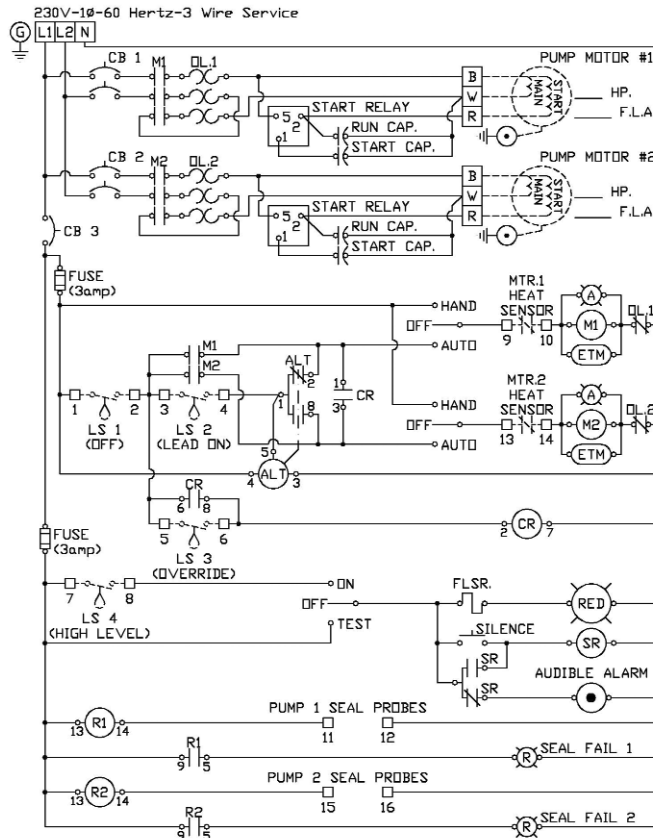

Grinder & Non-Clog Pumps for:
Residential, Commercial & Industrial
Lift Stations
Sewage Basins & Tanks
Pressure Sewer Systems
And Many More...

CONTROLS

Motor Start Components NOT Included

Specifications

Motor Start Components NOT Included

Model	Location Use	Max Full Load Amps	Enclosure Type	Enclosure Material	Input Power VAC -Ph	Audible Included	Control & Alarm Fuses	Max Pump HP	Approx Ship Weight	List Price Panel Only	List Price Panel w/ Floats & Bracket*
DSC2230	Outdoor	12	NEMA 4X	Fiberglass	230-1	---	3 Amp	2	38 lbs	\$1,398.54	\$1,539.51
DSC2230P	Outdoor	12	NEMA 4X	Fiberglass	230-1	Piezo	3 Amp	2	38 lbs	\$1,472.21	\$1,613.17
DSC2230B	Outdoor	12	NEMA 4X	Fiberglass	230-1	Bell	3 Amp	2	39 lbs	\$1,515.17	\$1,656.14
DSC2230H	Outdoor	12	NEMA 4X	Fiberglass	230-1	Horn	3 Amp	2	40 lbs	\$1,622.44	\$1,763.40

*Add Suffix - FB to Model # If Ordering Float Switch and Float Switch Mounting Bracket Option
Float Kit Includes (4) MPF-0-10 Float Switches & (1) FSB-SS4 Float Switch Mounting Bracket

Watch Dog Series DSC2230 NEMA 4X Duplex Control