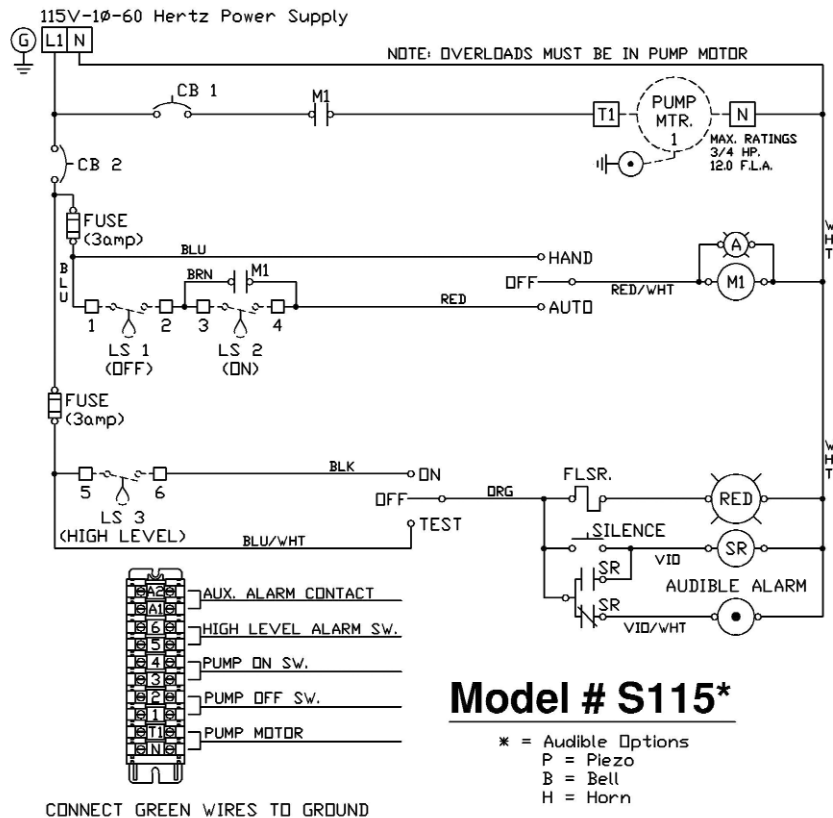

Watch Dog Series S115 NEMA 4X Simplex Control

CONTROLS