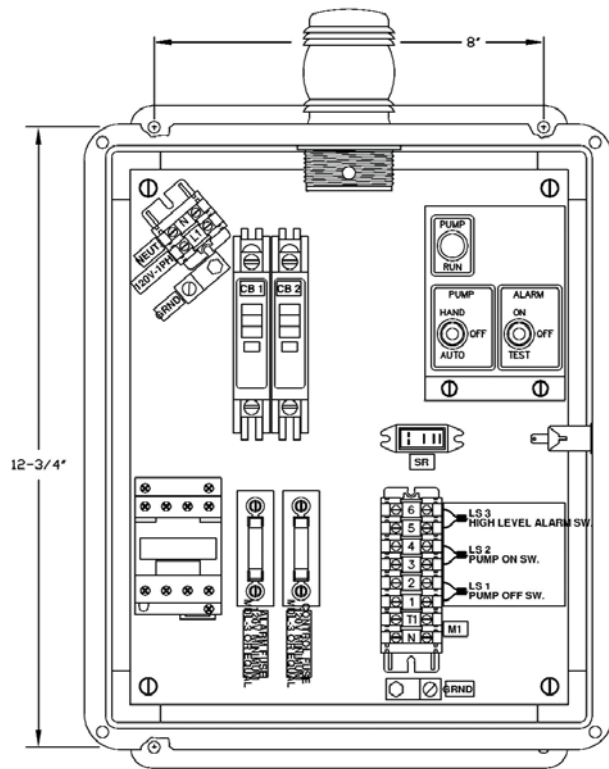

\*Add Suffix - FB to Model # If Ordering Float Switch and Float Switch Mounting Bracket Option  
Float Kit Includes (3) MPF-0-10 Float Switches & (1) FSB-SS3 Float Switch Mounting Bracket

Can't Find What You Need Listed Above?  
Remember CSI can custom build control panels to meet your specific needs!

# Watch Dog Series S115 NEMA 4X Simplex Control

CONTROLS

PIEZO AUDIBLE WILL BE MOUNTED THROUGH THE BOTTOM OF THE ENCLOSURE.  
BELL OR HORN AUDIBLE WILL BE MOUNTED ON THE ENCLOSURE DOOR.